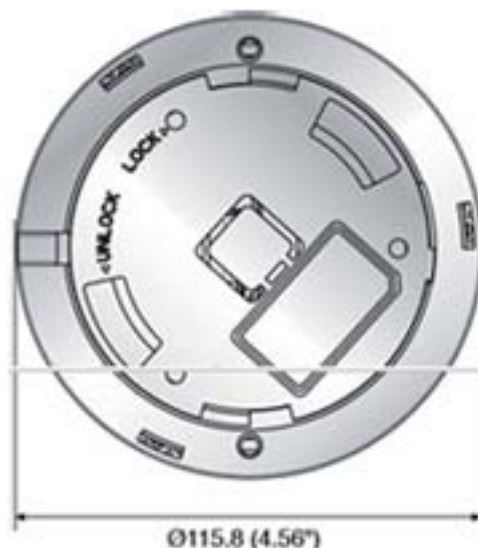

SCS2230

Dome Camera

SCS FZE

The **SCS FZE** is an indoor use high definition IP camera, designed to be used in offices, indoor buildings, airports and other locations where small camera factor and highest definition is required.

2 megapixel resolution in real 1080p. HDTV (1920x1080) and IR light to ensure best image quality in day and night. Richly featured with local storage, POE, multiple stream, IR light and varifocal / autoiris lens.

- 2 megapixel resolution
- 1/2,5" Bigger size Aptina CMOS sensor
- Advanced T.I. DSP processor
- Indoor application, plastic housing
- 20m. IR light
- Triple stream H.264/MJPEG/MPEG4
- Real time video (HDTV) 1080p.
- Micro SD/SDHC local storage
- POE/DC power supply
- Varifocal, high resolution, autoiris lens
- dvance light measurement