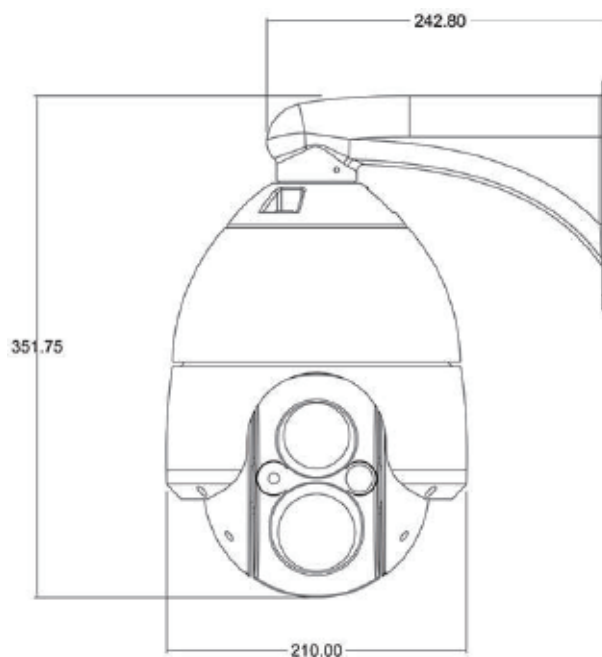

SCS6220

Speed dome Camera

SCS FZE

The SCS6220 is a professional speed dome camera able to deliver an unparalleled image quality in 1080p. and real time video. Including a sophisticated zoom module with x20 lens and x10 digital zoom.

A powerful IR light support up to 150m. to help perfect night vision and WDR feature for day perfect and balanced image quality.

IP66 weather proof housing to stand most of harsh weather environments.

- 1/2.8" CMOS progressive sensor
- 2 megapixel 1080p. in real time
- 20x times optical zoom, x10 digital zoom
- Weather and vandal proof housing
- 150m. IR light
- Day and night
- WDR (Wide Dynamic Range)

Lens		
Megapixel	Yes	
Day/Night	Yes	
Lens Type	20x Optical Zoom (10x digital zoom)	
Focal Length	4.7-94mm.	
Maximum Aperture	F1.6-3.5	
View Angle	54.1°(wide)-2.9°(tele)	
Operation		
Video Compression	H.264, MJPEG, MPEG4	
Video Stream	Triple stream	
Frame Rate	30 fps.	
Audio Compression	G.711, ACC	
Two-way Audio	Yes	
Sensor Input	1 input	
Alarm Output	1 digital output	
Bit rate	64-7000Kb.	
Video Resolution		
Resolution	1920x1080	
Intelligent Video		
Types	Motion detection, audio detection, Arlotto analytic platform	
Network		
Interface	10/100 Ethernet	
Security	Multi-level password, IP filter, HTTPS	
Protocols	TCP/IP, SMTP, FTP, HTTP, RTP/RTSP, RTCP, IPv4, UPnP, NTP, ICMP,	
Mechanical		
Connectors	Power	2 pin terminal block
	Ethernet	RJ-45
	Audio	2 way
	Digital I/O	6 pin terminal block
	TV-Out	BNC, resolution 640x480
LED Indicator	2 LED, Ethernet link/speed	
Pan/Tilt/Zoom	20 presets 360° pan via Auto-flip 90° tilt	
General		
Environment Temperature	-10/50°C.	
Weatherproof	IP66	
IR light	150M	
Humidity	10-90% Not condensing	
Power Source	DC 12V	
Max. Power Consumption	5 A.	
Regulatory	CE, FCC, RoHS compliant	
Web Interface		
Installation Management	Web based configuration	
Maintenance	Upgrade through web browser	
Platform		
Standard	Onvif 2.0, PSIA	
SDK	Available	